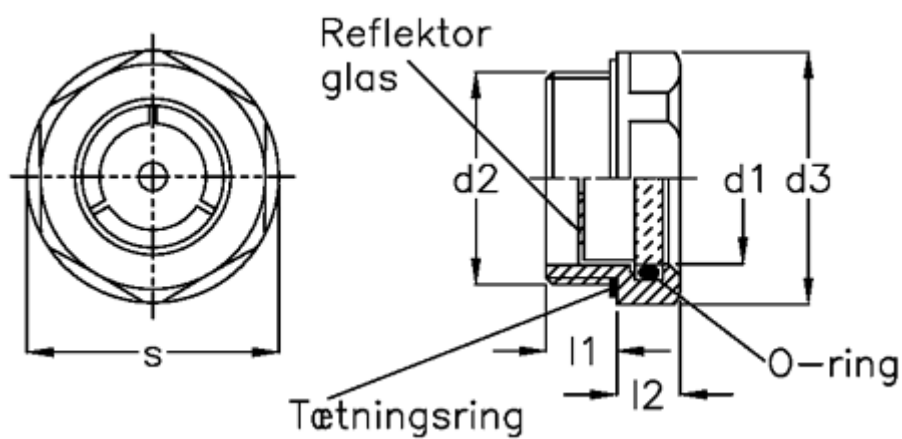

Data Sheet

Article number: 20903528A

Description: E+G Oil level sight glass (high temp.)
GN 743.1-24-G1-A

Measures

d1	= 24
d2	= G1
d3	= 40
l1	= 11.0
l2	= 8.5
Max pressure	= 10 Bar
s	= 36